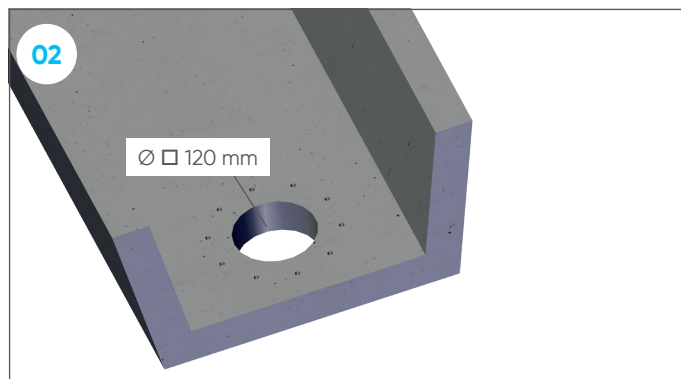

Gutter outlet 90 mm for concrete gutters

749801

21/10/127 / 7400106