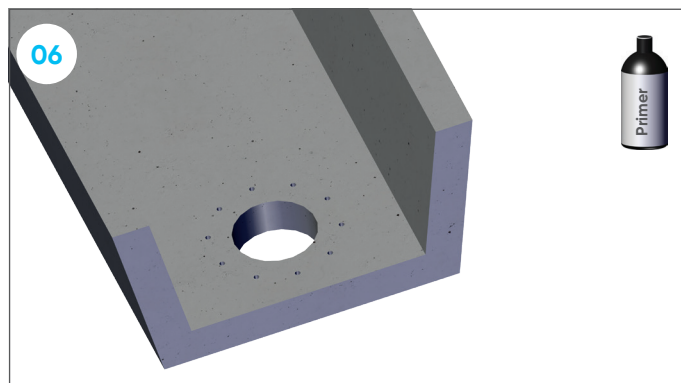

Gutter outlet 90 mm for concrete gutters

749801

21/10/127 / 7400106