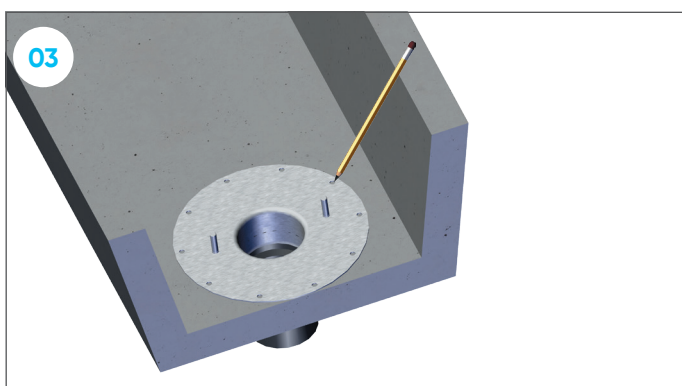

Gutter outlet 90 mm for concrete gutters

749801

21/10/127 / 7400106