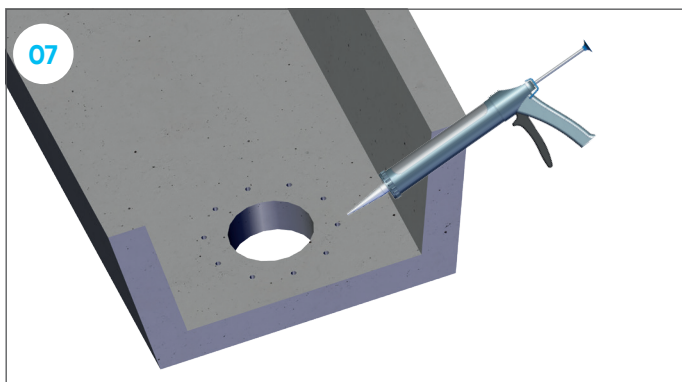

Gutter outlet 90 mm for concrete gutters

749801

21/10/127 / 7400106