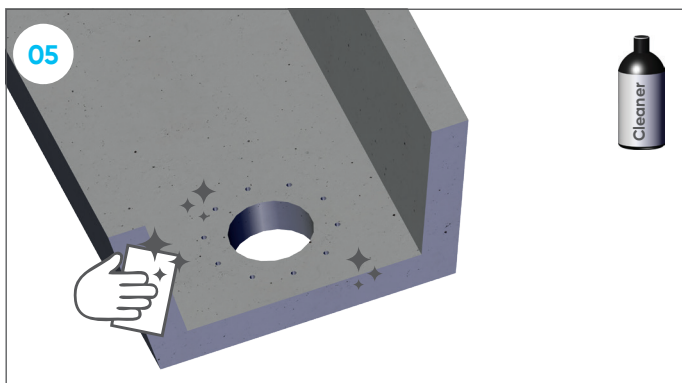

Gutter outlet 90 mm for concrete gutters

749801

21/10/127 / 7400106