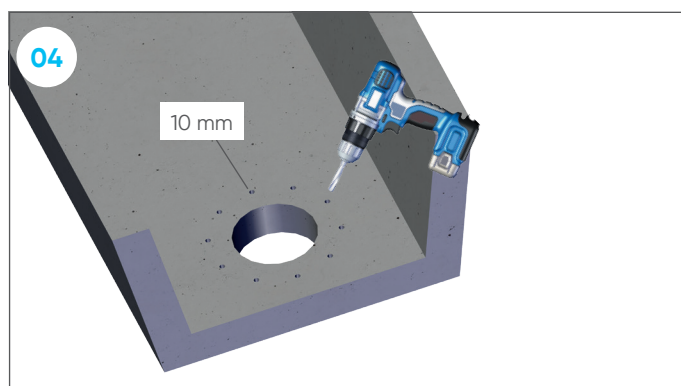

Gutter outlet 90 mm for concrete gutters

749801

21/10/127 / 7400106