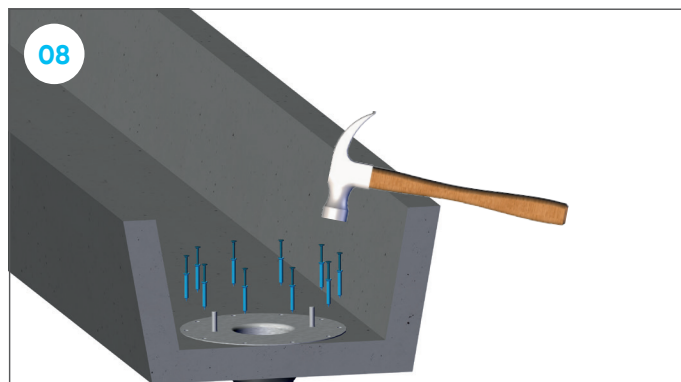

Gutter outlet 90 mm for concrete gutters

749801

21/10/127 / 7400106