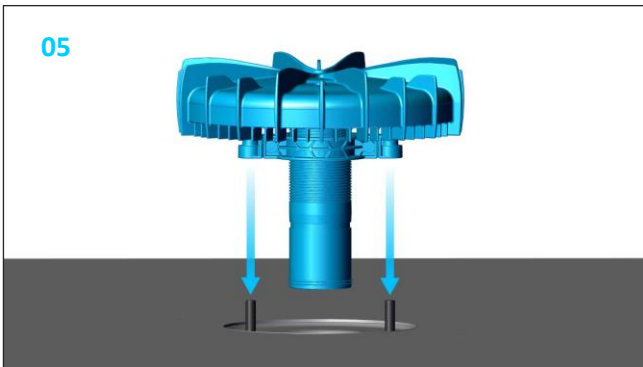

Emergency overflow Airlock height adjustable

747554

24/01/264 / 7400128