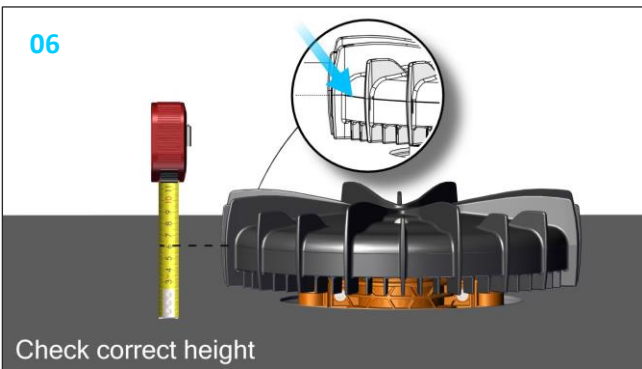

Emergency overflow Airlock height adjustable

747554

24/01/264 / 7400128