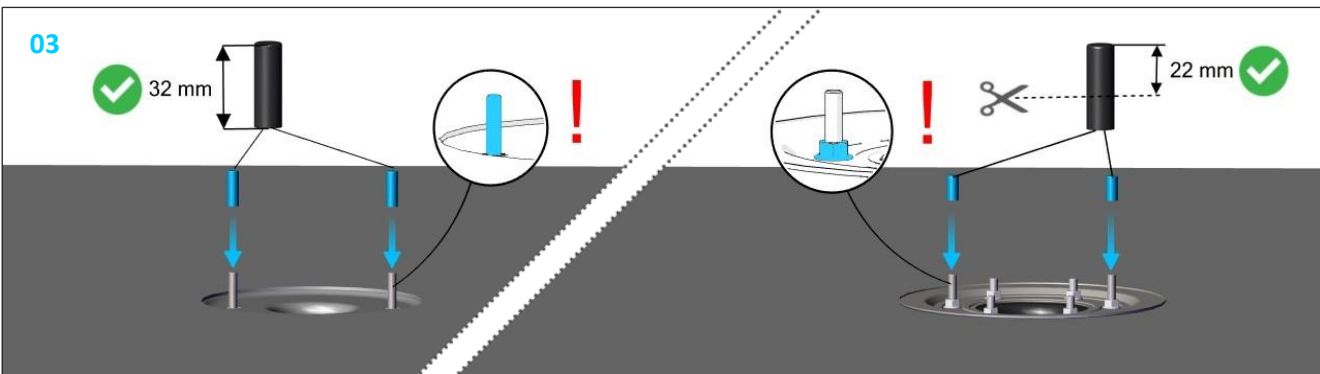

Emergency overflow Airlock height adjustable

747554

24/01/264 / 7400128