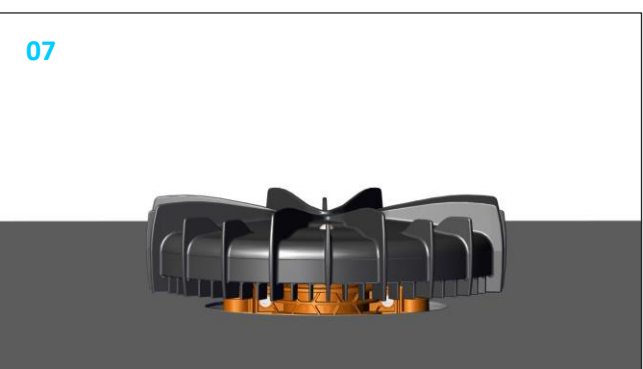

Emergency overflow Airlock height adjustable

747554

24/01/264 / 7400128