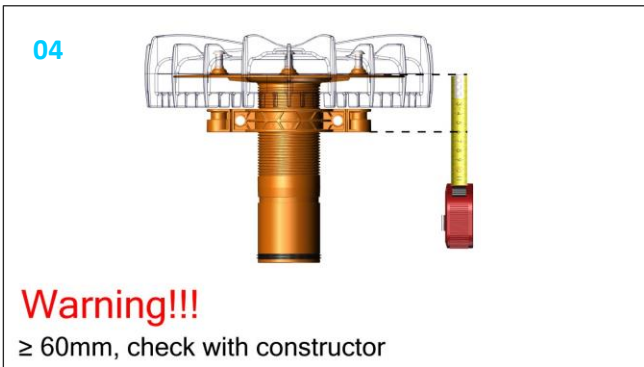

Emergency overflow Airlock height adjustable

747554

24/01/264 / 7400128