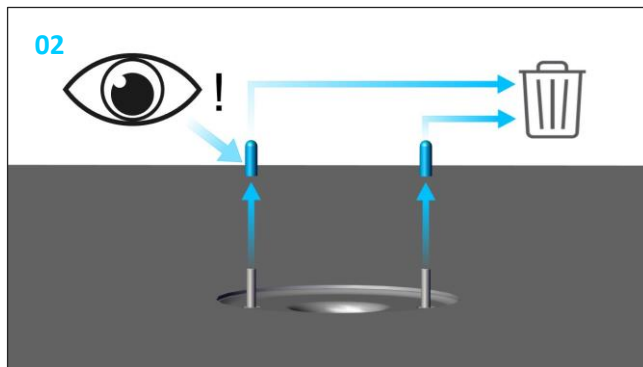

Emergency overflow Airlock height adjustable

747554

24/01/264 / 7400128