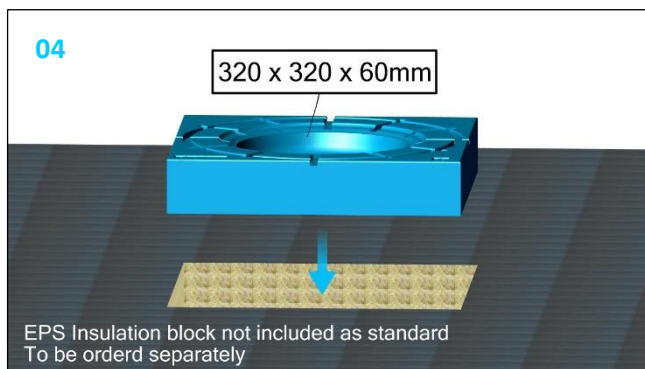

Roof outlet XL75 PVC Heated

747545

23/03/200 / 7400135