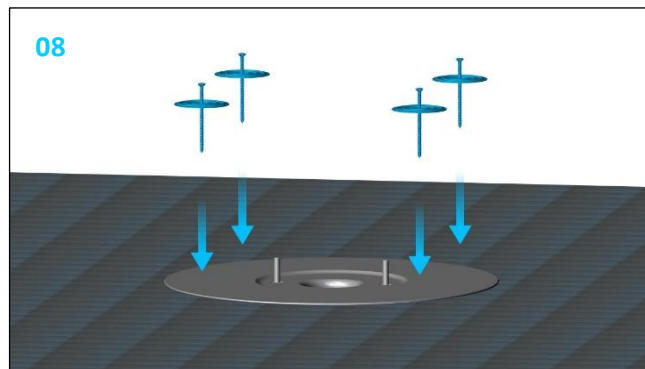

Roof outlet XL75 PVC Heated

747545

23/03/200 / 7400135