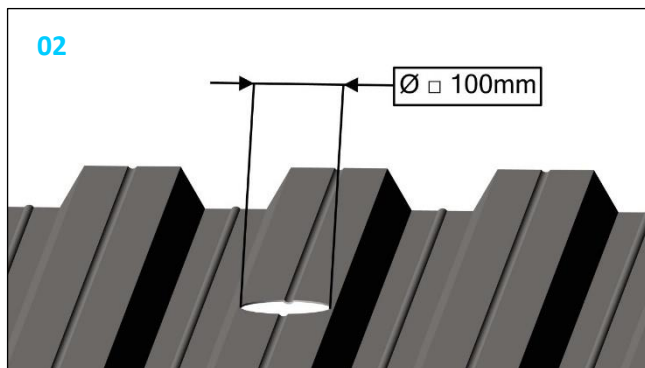

Roof outlet XL75 PVC Heated

747545

23/03/200 / 7400135