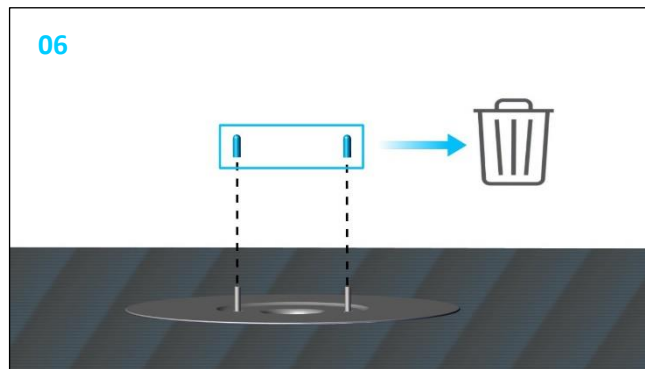

Roof outlet XL75 PVC Heated

747545

23/03/200 / 7400135