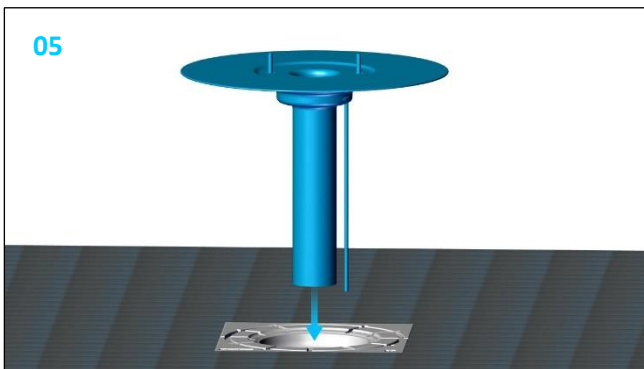

Roof outlet XL75 PVC Heated

747545

23/03/200 / 7400135