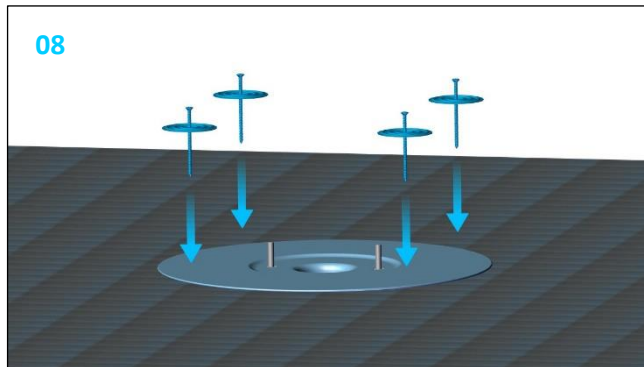

Roof outlet XL75 FPO-PE heated

747549

23/03/206 / 7400141