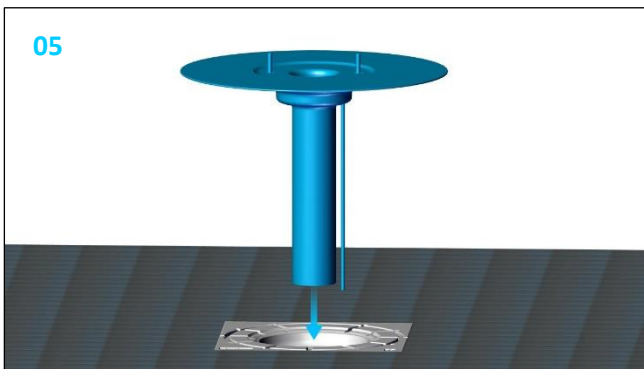

Roof outlet XL75 FPO-PE heated

747549

23/03/206 / 7400141