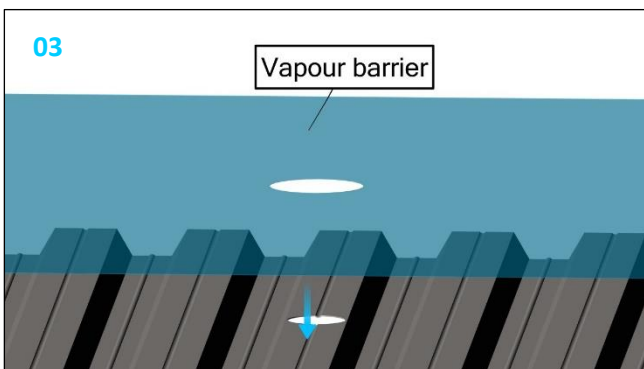

Roof outlet XL75 FPO-PE heated

747549

23/03/206 / 7400141