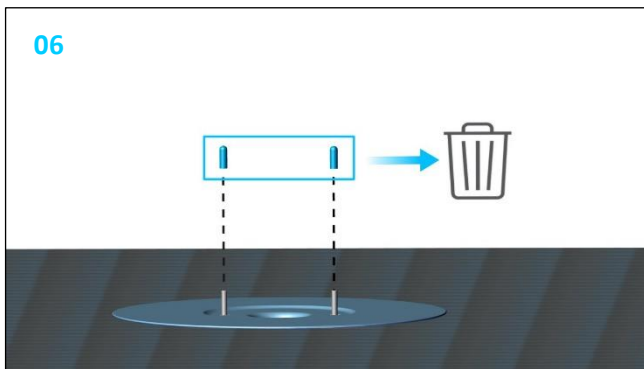

Roof outlet XL75 FPO-PE heated

747549

23/03/206 / 7400141