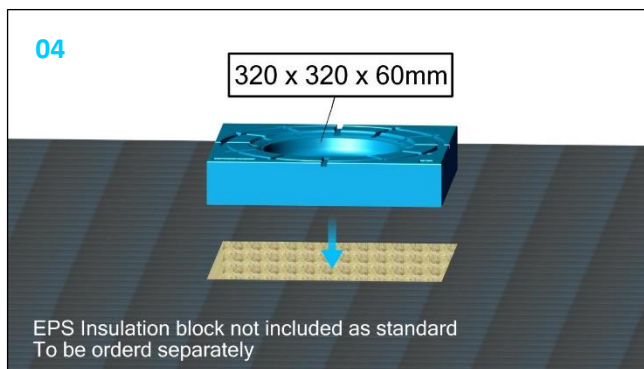

Roof outlet XL75 FPO-PE heated

747549

23/03/206 / 7400141