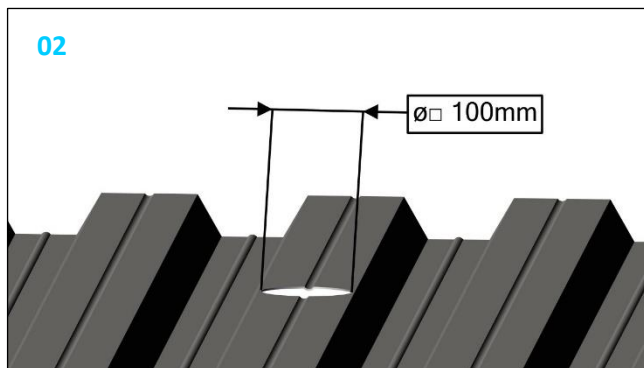

Roof outlet XL75 FPO-PE heated

747549

23/03/206 / 7400141