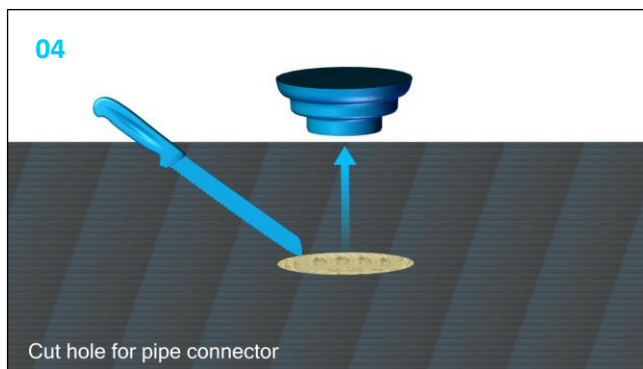

Roof outlet XL90 FPO-PP Heated

749047

23/06/220 / 7400149