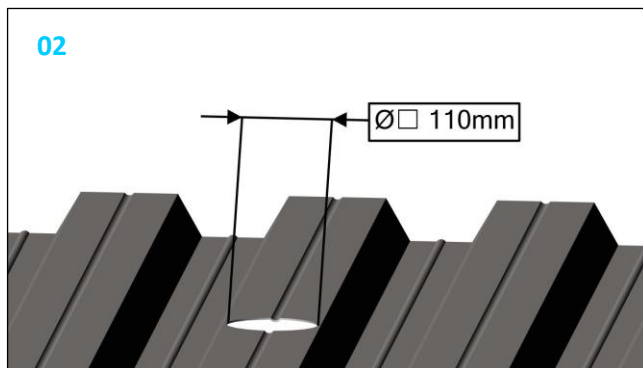

Roof outlet XL90 FPO-PP Heated

749047

23/06/220 / 7400149