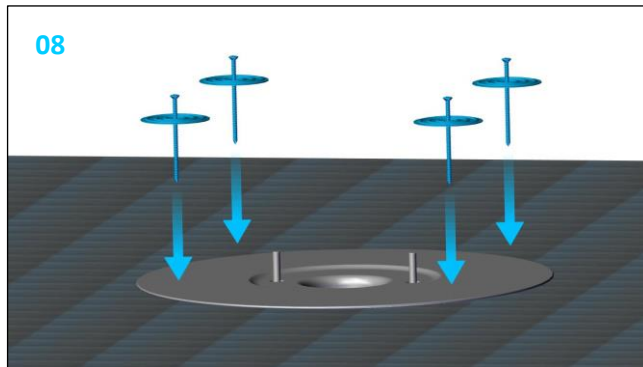

Roof outlet XL90 FPO-PP Heated

749047

23/06/220 / 7400149