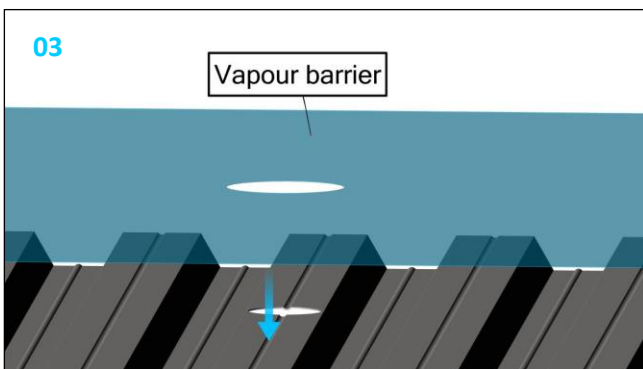

Roof outlet XL90 FPO-PP Heated

749047

23/06/220 / 7400149