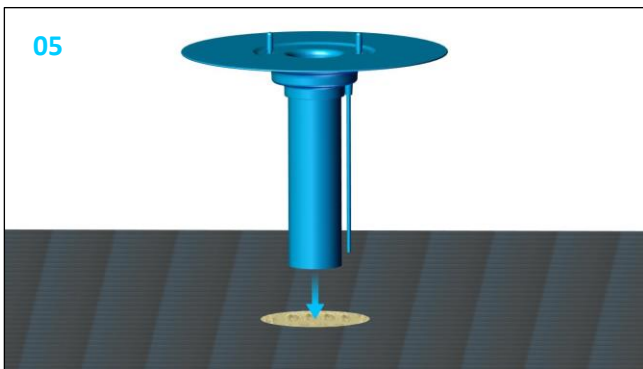

Roof outlet XL90 FPO-PP Heated

749047

23/06/220 / 7400149