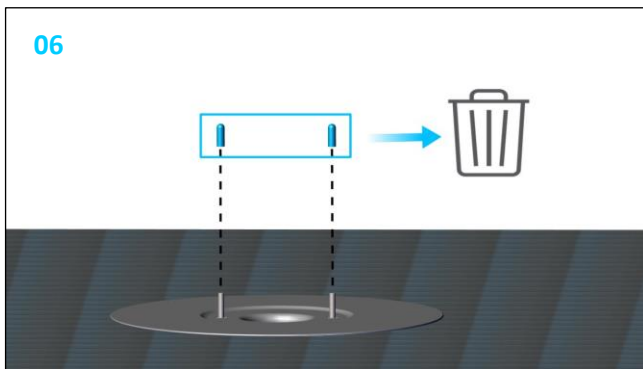

Roof outlet XL90 FPO-PP Heated

749047

23/06/220 / 7400149