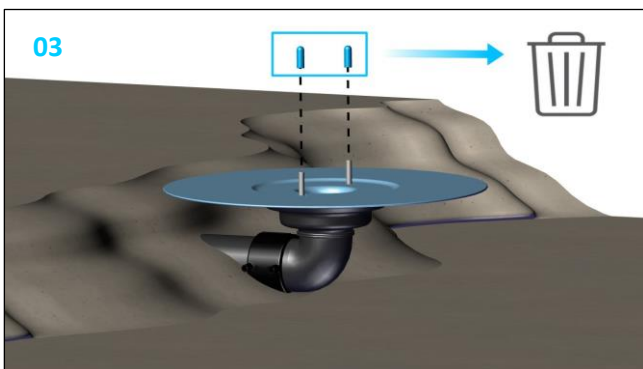

Roof outlet XL75 FPO-PE horizontal Heated

747589

23-08-242/7400165