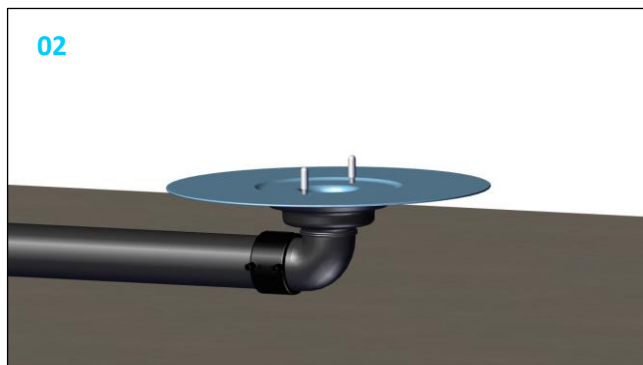

Roof outlet XL75 FPO-PE horizontal Heated

747589

23-08-242/7400165