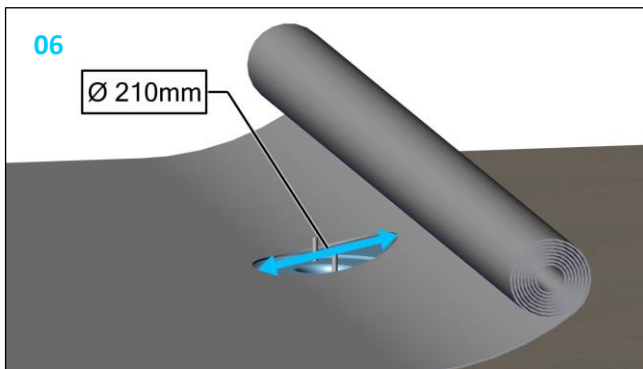

Roof outlet XL75 FPO-PE horizontal Heated

747589

23-08-242/7400165