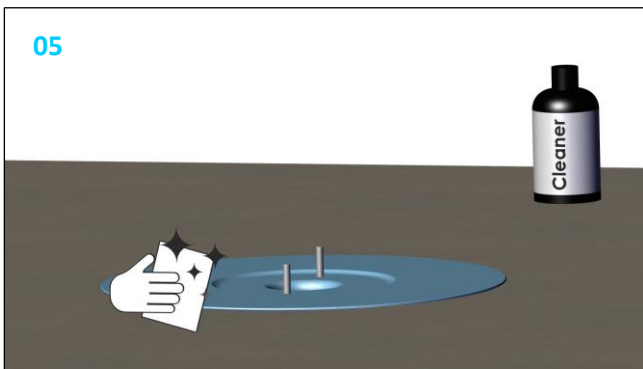

Roof outlet XL75 FPO-PE horizontal Heated

747589

23-08-242/7400165