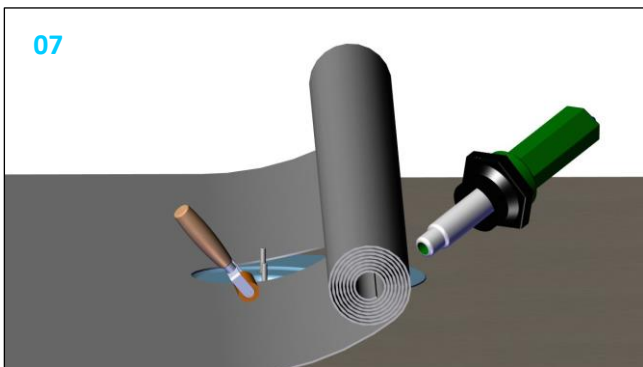

Roof outlet XL75 FPO-PE horizontal Heated

747589

23-08-242/7400165