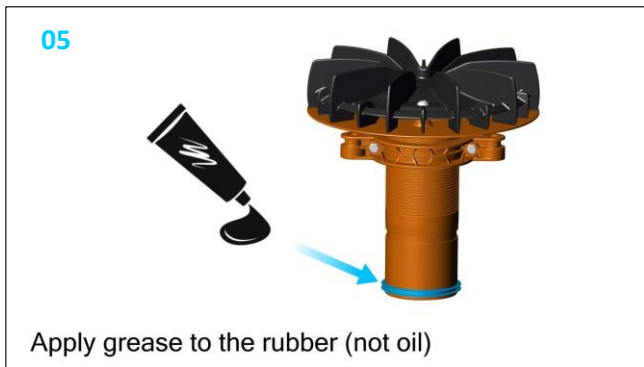

Emergency overflow 90mm height adjustable

749051

24/02/273/ 7400174

08