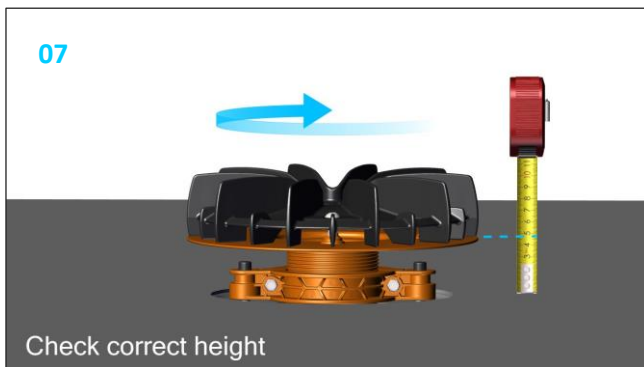

Emergency overflow 90mm height adjustable

749051

24/02/273/ 7400174

08