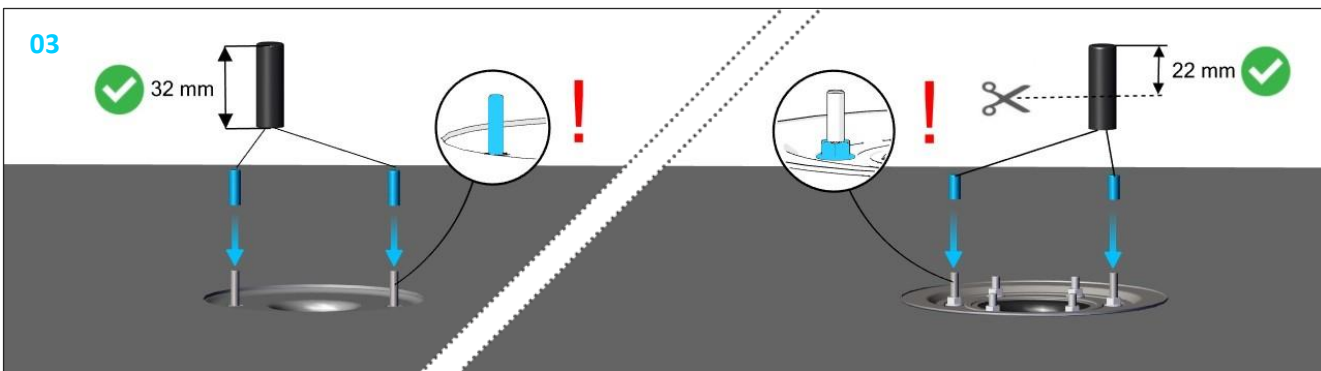

Emergency overflow 90mm height adjustable

749051

24/02/273/ 7400174

08