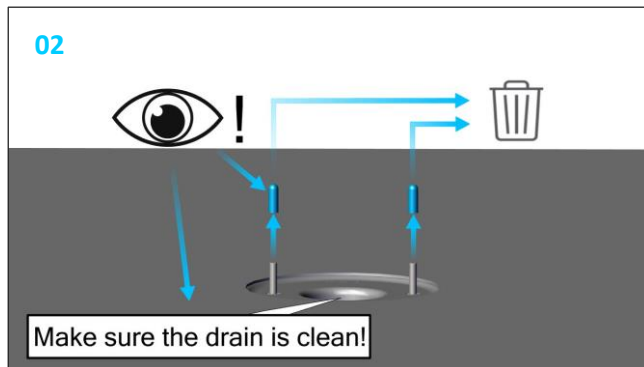

Emergency overflow 90mm height adjustable

749051

24/02/273/ 7400174

08